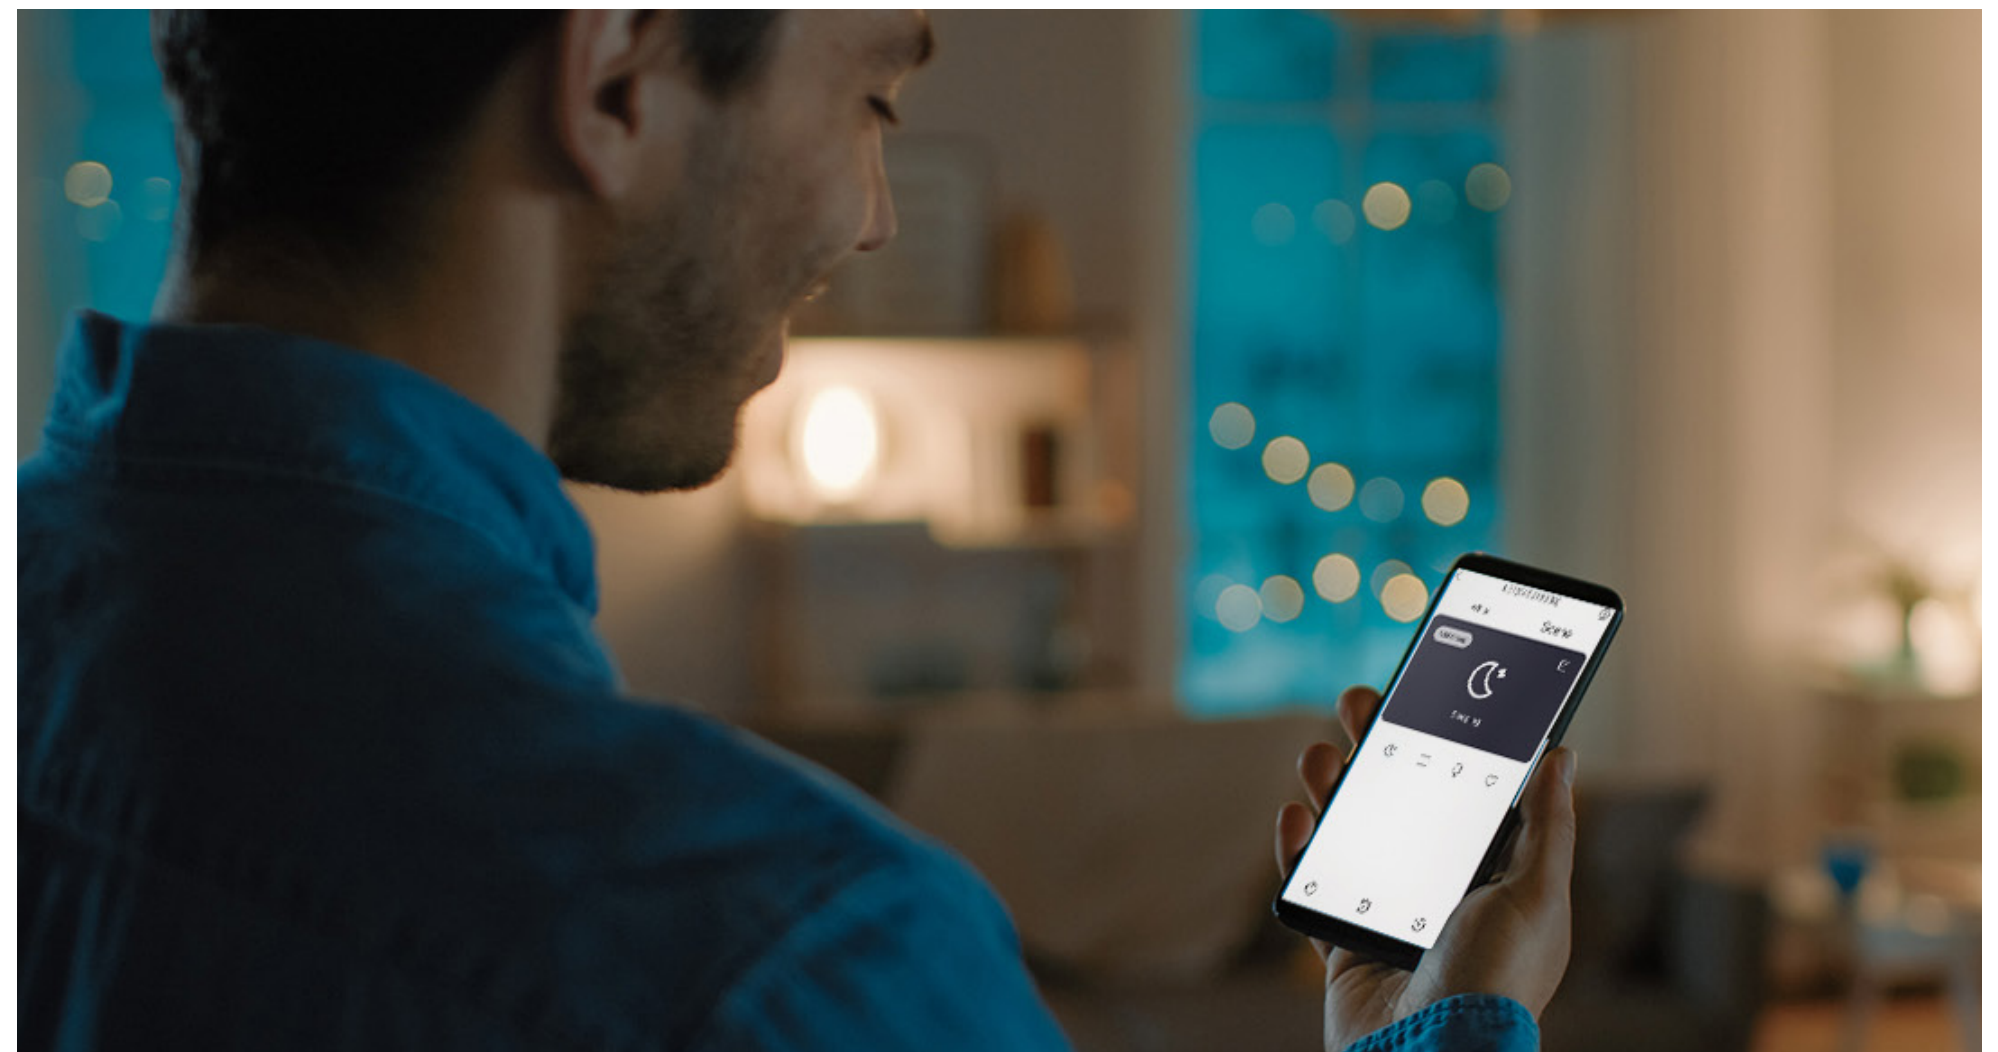

LB1-White

Dimmable Wi-Fi LED Bulb

The EZVIZ LB1-White Bulbs work with Alexa and Google Assistant so you can turn your lights on and off and dim and brighten them using just your voice. Or, when you're not home, use the EZVIZ App to control your home lights remotely.

 806-Lumen
Brightness Adjustable

 2700 K
Warm Light

 Wi-Fi 2.4 GHz

 No Hub Required

 Remote Control
via App

 Works with Google
Assistant and Alexa

 Schedule & Timer

 Energy-Saving

Brighten and dim your lights as needed.

Create a comfortable lighting environment from the palm of your hand. Brighten the lamp when reading and dim it when you are going to sleep.

Customize the scene.

Select from four ready-to-go lighting modes to match your daily routines or your mood at the moment. You can even customize each scene as you like.

Set timers for your convenience.

Easily make your lights go on and off automatically at specific times of the day.

Control from anywhere.

With the EZVIZ App, you can turn on your porch light when you are on your way home, or check whether you've forgotten to turn off the lights while at the office.